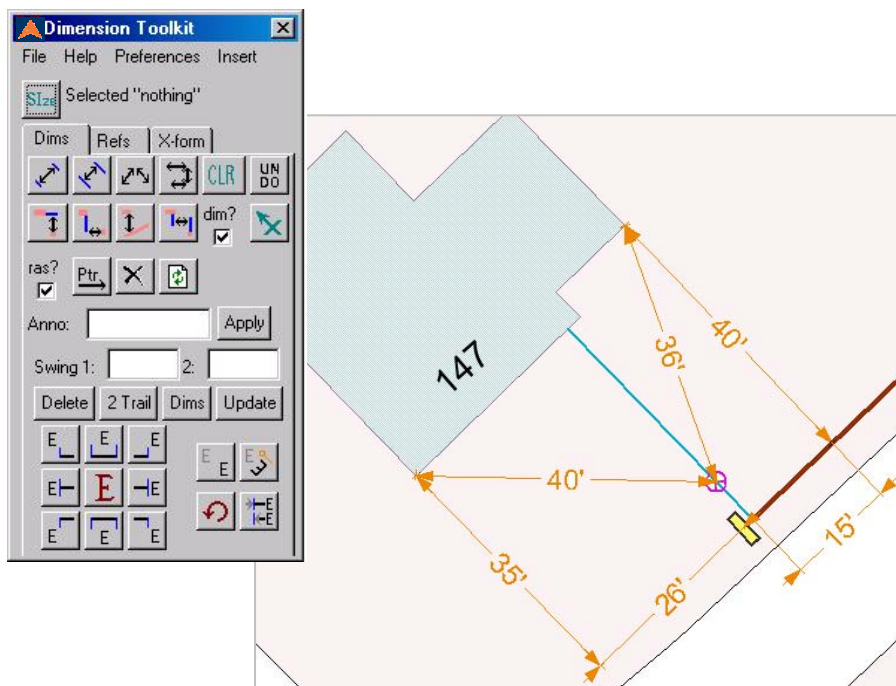

Dimension Toolkit

Get more accurate data and use resources more efficiently.

Dimension Toolkit makes the task of inserting and modifying dimensions and dimension annotation faster and more efficient than Smallworld's core editor. Do you place dimension objects in Smallworld? A lot? Do your dimension objects have physical fields? The Dimension Toolkit accommodates that too. Fewer clicks, fewer key strokes...more accuracy, more consistency.

Dimension Toolkit makes it possible for measurements to be inputted in only three clicks! The result is more accurate data and more time to focus on other important tasks.

Additionally, Dimension Toolkit provides the ability to quickly insert and transform commonly-used reference objects, such as catch basins and utility poles. The product is completely customizable and extensible, which means it will meet your specific business needs.

What Dimension Toolkit can do for you:

- *Insert, modify, and delete dimensions on-the-fly*
- *Place and update swing-tie dimensions*
- *Automated trail constructions*
- *Shorthand data entry*
- *Automatically place and modify dimension annotation with one click*
- *Automatically annotate dimensions that are not to scale with 'NTS'*
- *Create customized tabs for inserting and transforming objects*
- *Calculated dimensions are created by distances entered by the user or by the length of the trail*
- *One-click placement of leader lines with annotation*
- *Accommodates all units of measurement, including decimal feet and feet with inches*